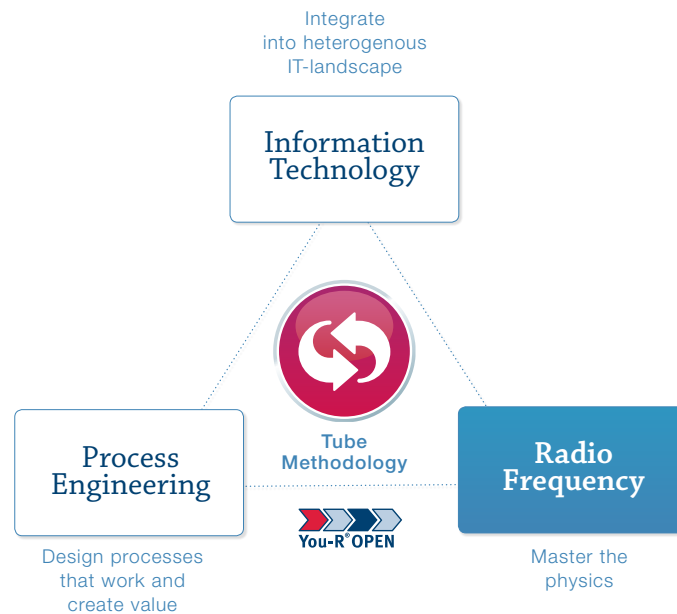

RF-iT Solutions provides system integrators with comprehensive technology consulting, serving them as a technical backbone, so that business processes that have been optimized in theory will also work when implemented in practice. In combination with the knowledge of industry experts, You-R® OPEN enables partners to provide global RFID solutions quickly, with the necessary expertise, thus allowing them to focus on added value for their customers. The company operates the “RFID/EPCglobal Test Center”. On the basis of the convincing features of You-R® OPEN, including its functionalities and capacity for integration, the company was awarded the valued European Auto-ID Award in the category of RFID in 2006 as well as the German Innovation Award in 2007.

You-R[®]OPEN

RFID-Software
at its best.

Tubes - Customizable Solution Elements

The definition of a working communication channel from RFID-tag to IT is called TUBE. TUBEs contain tags, data models, antennas, readers, smoothing, filtering, scenarios, IT interfaces and all parameters required by the different objects. RF-iT's unique TUBE Methodology allows easy handling of RFID infrastructures by the system integrator. You-R[®] OPEN is the OPerating ENvironment to develop, deploy, operate, manage and upgrade TUBEs.