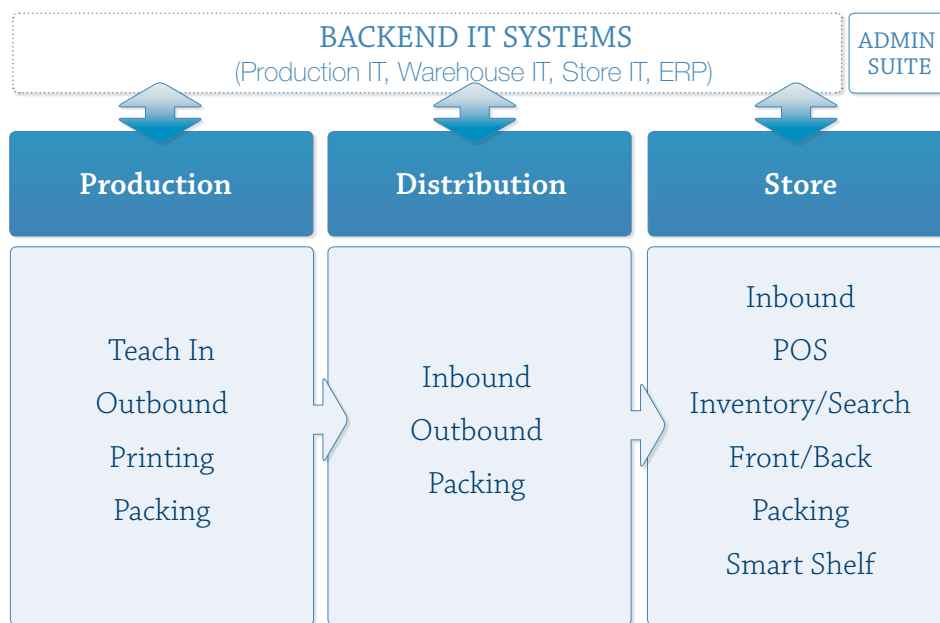

RFID Solutions

Proven customisable
Applications

You-R® Fashion

You-R OPEN based Solution Modules for the whole supply chain

You-R® OPEN based Solutions provide flexibility and unique business benefits

You-R® SOLUTIONs provide unique business benefits utilising the power of RFID technology in plug and play like solution building blocks (TUBEs). For identification points of different verticals RF-iT Solutions has developed a set of TUBEs which can be combined as needed in the defined business processes. The field proven TUBEs speed up the project realization and reduce risk and cost of system integration.

TUBEs as pre-packaged front-end applications support the backend business process of an end to end solution provided by our partners.

You-R® FASHION for example consists of TUBEs for Printing, Teach In, Packing, Inbound, Outbound, Inventory, Front/back store, POS. A system integrator can choose the required elements out of You-R® FASHIONs TUBE library.

The powerful You-R® OPEN middleware platform allows fast customization and flexible enhancements using C# based control logic. TUBEs can easily follow technology enhancements over time due to the technology and manufacturer-neutral device integration of You-R® OPEN. You-R® OPEN Administration Suite is used as a central management tool for the solution infrastructure reducing the total cost of ownership by lowering maintenance cost over system lifetime.