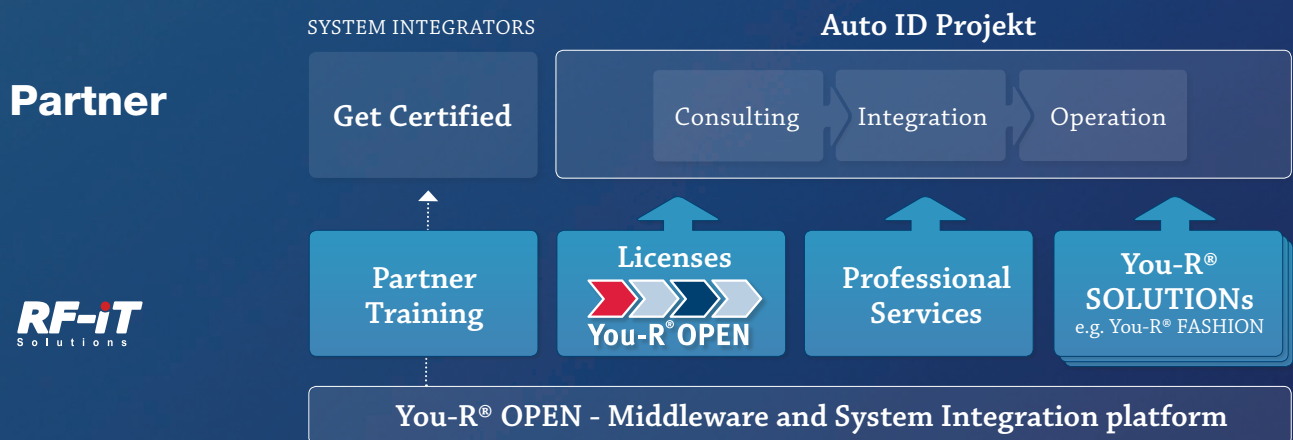

„You-R® OPEN allows our ERP System to support RFID in practice“

Michael Plohnke - CEO Texdata

About RF-iT Solutions

RF-iT Solutions GmbH, Graz, Austria, a firm active in the area of RFID software, solutions and services, was founded in 2005 through a management buy-out of the “RFID Software and Solutions” business division of Infineon AG. RF-iT Solutions is the market leader in the fashion and automotive industries. The company provides RFID middleware, solutions and technology consultancy, devising comprehensive communications solutions to link together business processes, RFID technology and IT. With a staff of 25, the company is focused on the marketing and continued development of You-R® OPEN, a scalable Auto-ID software product and the world’s leading RFID operating environment, which serves as a platform for system integrators, software manufacturers and operators.

RF-iT Solutions provides system integrators with comprehensive technology consulting, serving them as a technical backbone, so that business processes that have been optimized in theory will also work when implemented in practice. In combination with the knowledge of industry experts, You-R® OPEN enables partners to provide global RFID solutions quickly, with the necessary expertise, thus allowing them to focus on added value for their customers. The company operates the “RFID/EPCglobal Test Center”. On the basis of the convincing features of You-R® OPEN, including its functionalities and capacity for integration, the company was awarded the valued European Auto-ID Award in the category of RFID in 2006 as well as the German Innovation Award in 2007.