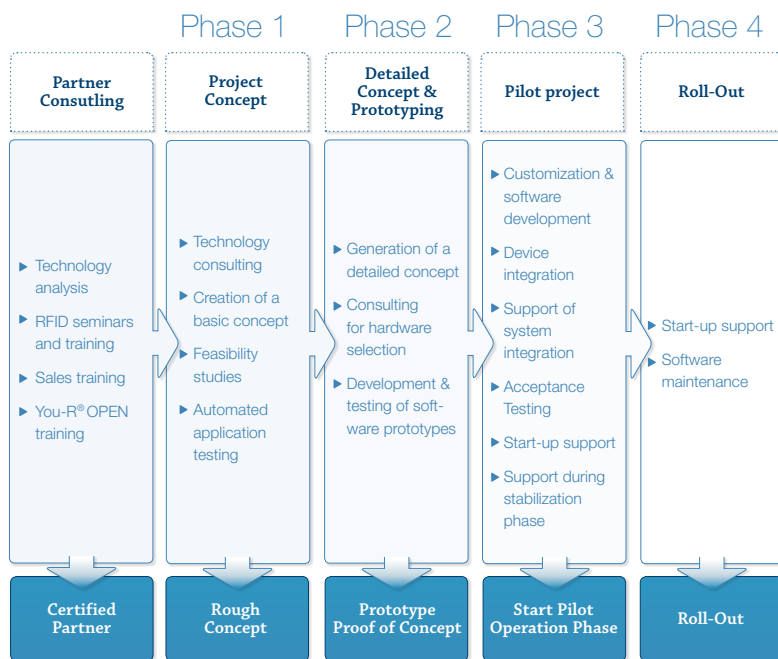

RFID Services

RFID / EPC global
Test Center

Services to RF-iTs Partners