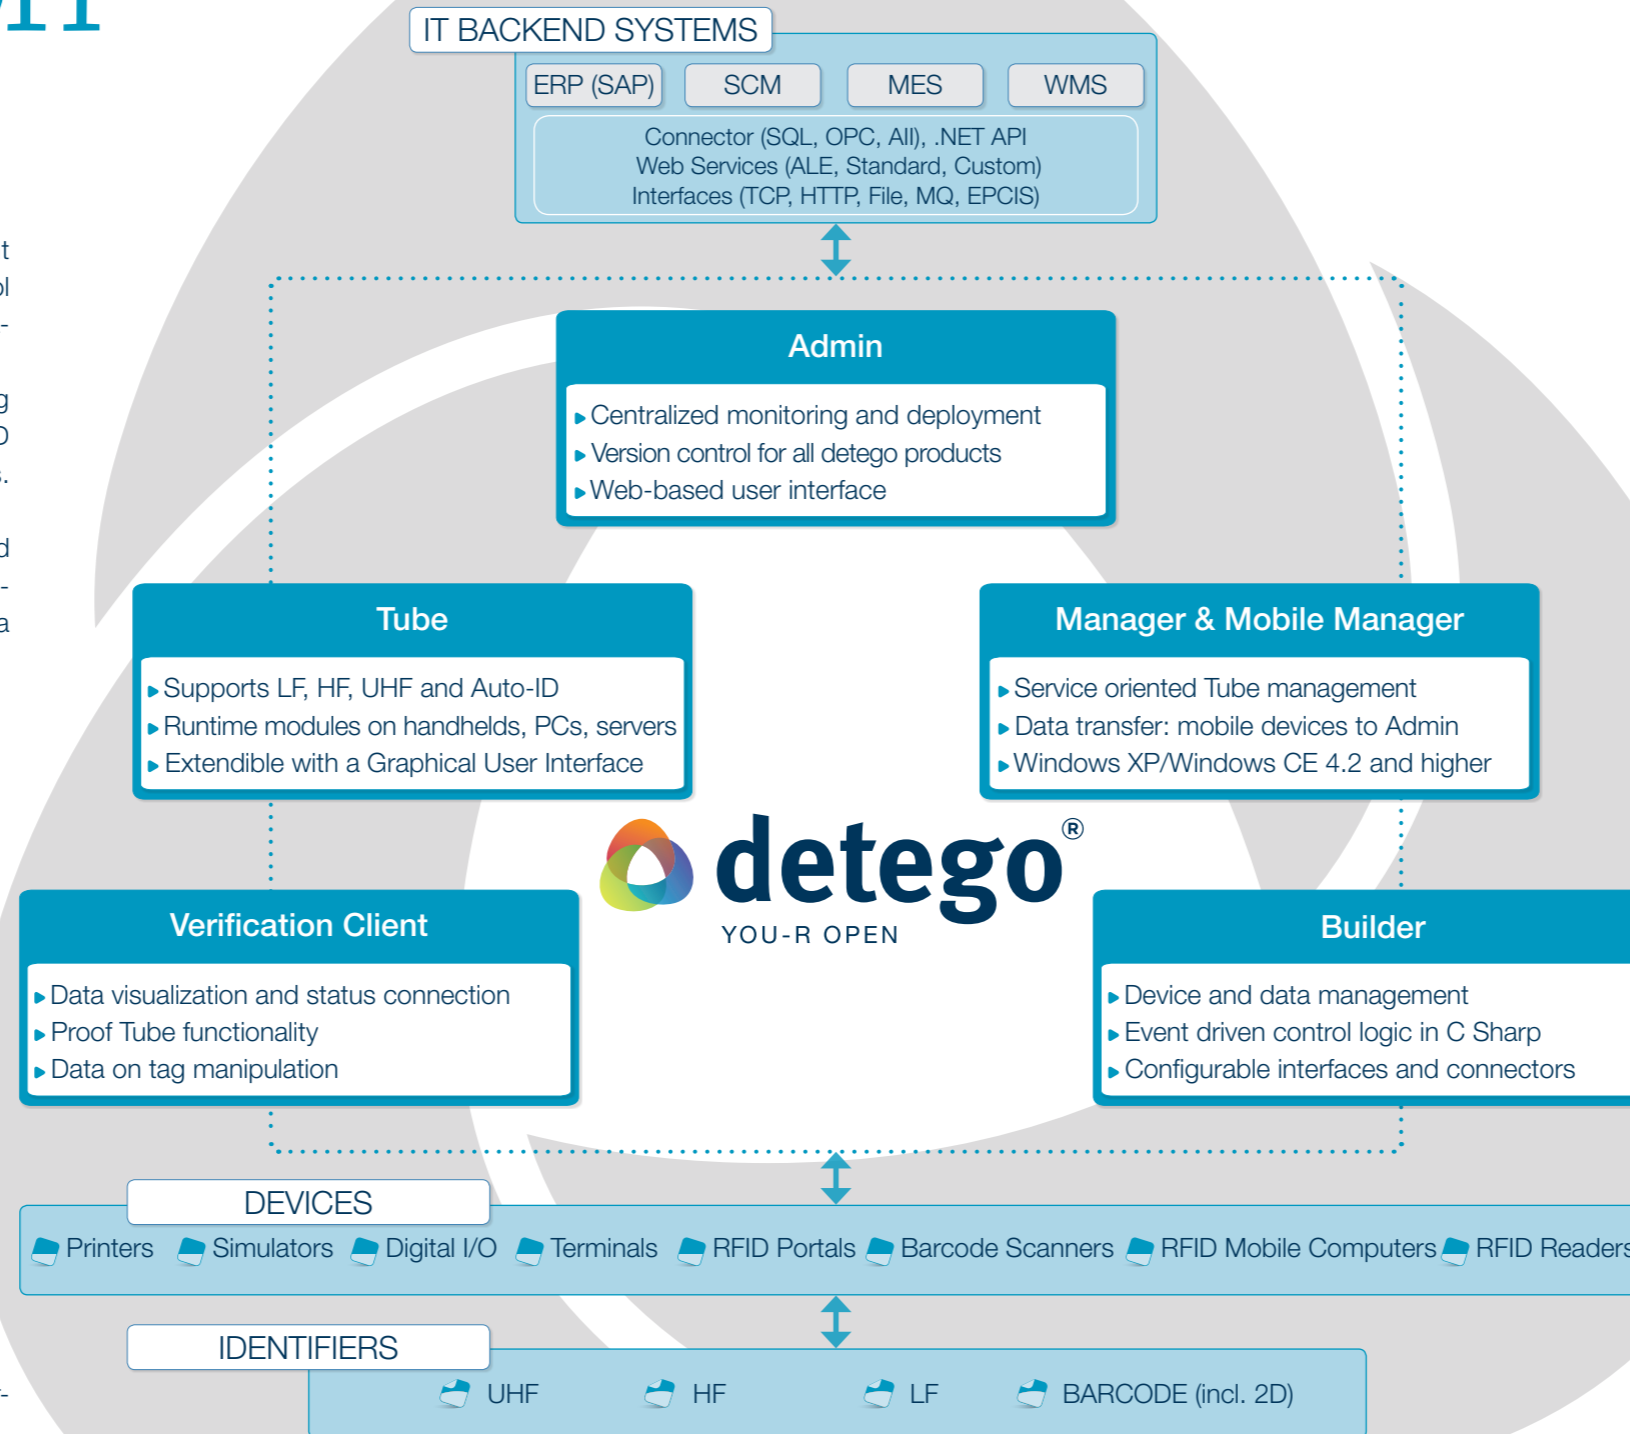

# Efficient System Integration

## detego® You-R OPEN

detego® You-R OPEN is your advanced development platform that allows you to connect, configure and control a wide range of Auto-ID devices and interfaces to a database or an Enterprise Application (e.g. SAP). Most of the leading devices are supported including barcode scanners, mobile computers, printers, RFID (Radio Frequency Identification) readers and I/O devices.

It includes a library of preconfigured templates (referred to as Tubes), an Admin environment (for managing devices), a Builder (for developing new solutions) and a Verification Client (for testing).

## Your detego® operating environment

detego® You-R OPEN provides a cost-effective software backbone that allows system integrators to deliver a wide range of barcode and RFID solutions – out-of-the-box. The Tube libraries and market-specific versions enable systems integrators to develop 'repeatable' solutions with minimal configuration effort – saving time and money.